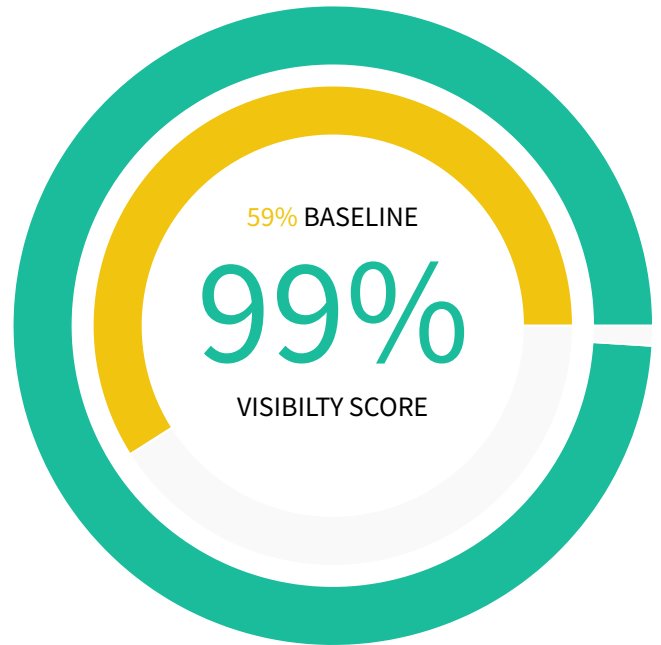

Monthly Progress Report - Where You Are Now

Your monthly progress report includes a Visibility Score, which shows the average of your Google Business Profile, Yelp, Bing Places, NAP Score, and Voice Search Readiness. Successful scores are most often achieved when all listings are claimed, active, and contain consistent information such as business name, address, and phone number. **However, please note that due to the reliance on third-party data and their connection status, there may be instances where we are unable to find a listing that should be present.**

Bing Places  92%

NAP Score  97%

Voice Search Readiness  52%

Local Pages

The Local Pages score is based on the level of optimization of your listing. We assess various factors that contribute to your overall optimization, including the consistency of your name, address, and telephone numbers, as well as reviews, photos, business description, and more!