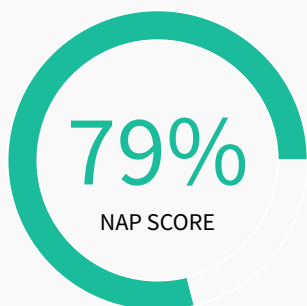

Detailed Breakdown

Claimed **YES**

Listing Present **YES**

NAP Consistent **NO**

Additional Info

Categories **YES**

Website URL Present **YES**

Hours Of Operation **YES**

Photos Present **YES**

Reviews **NO**

Voice Search Readiness

VOICE SEARCH READINESS BREAKDOWN