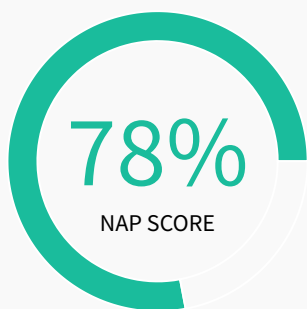

A 5900 S Lake Forest Dr Suite 200, McKinney, TX 75070

P (214) 310-1356

Detailed Breakdown

Claimed **YES**

Listing Present **YES**

NAP Consistent **NO**

Additional Info

Categories **YES**

Website URL Present **YES**

Hours Of Operation **YES**

Photos Present **YES**

Reviews **YES**

[Link](#)

As of 7/29/2023

N Advice Interactive Group

A 7850 Collin Mckinney Pkwy Ste 300, McKinney, TX 75070

P (214) 310-1356