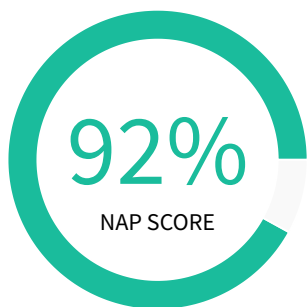

Detailed Breakdown

Claimed **NO**

Listing Present **YES**

NAP Consistent **YES**

Additional Info

Categories **NO**

Website URL Present **YES**

Hours Of Operation **YES**

Photos Present **NO**

Reviews **YES**

[Link](#)

As of 7/29/2023

N Advice Local

A 5900 Lake Forrest Dr Ste 200, McKinney, TX 75070

P (214) 310-1356