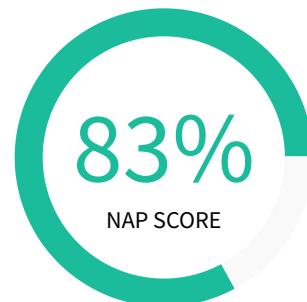

LOCALS BREAKDOWN

Listings Present **3**

Listings Checked **3**

Presence Score **100%**